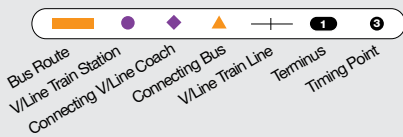

## Time points

1. City (Koroit St South Side)
2. Queen St & Allan St
3. Minerva Dv & Breton St
4. Tozer Rd
5. Moore St & Banyan St

NORTH

MAP NOT TO SCALE