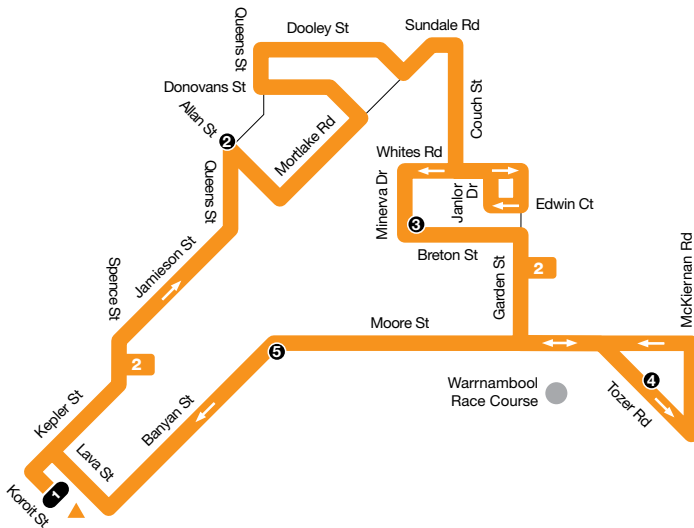

## Description of route

From the Koroit Street City Stand (south side), Kepler Street, Spence Street, Jamieson Street, Queen Street, Allan Street, Mortlake Road, Donovans Road, Queen Street, Dooley Street, Mortlake Road (Service Road), Sundale Road, Couch Street, Whites Road, Garden Street, Janlor Drive, Whites Road, Minerva Drive, Breton Street, Garden Street, Moore Street, Tozer Road, McKiernan Road, Moore Street, Banyan Street, Lava Street, Kepler Street, Koroit Street to City Stand

## Time points

1. City (Koroit St South Side)
2. Queen St & Allan St
3. Minerva Dv & Breton St
4. Tozer Rd
5. Moore St & Banyan St

NORTH

MAP NOT TO SCALE

## Monday to Friday Route 2 Brierly

	AM	AM	AM	PM	PM	PM	PM	PM	PM	PM				
City (Koroit St South Side)	9.00	10.00	11.00	12.00	1.00	2.00	3.00	4.20	5.10	6.05				
Swann Reserve/ KFC Carpark	9.02	10.02	11.02	12.02	1.02	2.02	3.02	4.22	5.12	6.07				
Queen St & Allen St	9.05	10.05	11.05	12.05	1.05	2.05	3.05	4.25	5.15	6.10				
Mortlake Rd & Sundale Rd	9.08	10.08	11.08	12.08	1.08	2.08	3.08	4.28	5.18	6.13				
Janlor Drive & Whites Rd	9.14	10.14	11.14	12.14	1.14	2.14	3.14	4.34	5.24	6.19				
Minerva Dv & Breton St	9.16	10.16	11.16	12.16	1.16	2.16	3.16	4.36	5.26	6.21				
Tozer Rd	9.18	10.18	11.18	12.18	1.18	2.18	3.18	4.38	5.28	6.23				
Moore St & Garden St	9.20	10.20	11.20	12.20	1.20	2.20	3.20	4.40	5.30	6.25				
Banyan St & Skene St	9.24	10.24	11.24	12.24	1.24	2.24	3.24	4.44	5.34	6.29				
Lava St & Kepler St	9.26	10.26	11.26	12.26	1.26	2.26	3.26	4.46	5.36	6.31				
City (Koroit St)	9.28	10.28	11.28	12.28	1.28	2.28	3.28	4.48	5.38	6.33				