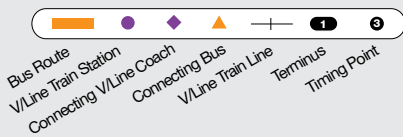

Description of route

From the Koroit Street City Stand (north side), Banyan Street, Raglan Parade, Gateway Plaza, Raglan Parade, Deakin University, (Allansford extension: Raglan Parade, Ziegler Parade to Cheeseworld, Ziegler Parade, Raglan Parade, then return to Deakin University), Raglan Parade, Homemaker Centre (Highway stop), Raglan Parade, Banyan Street, Koroit Street to City Stand

Please note the 3.45pm returns from Allansford to Gateway Plaza and then to City via Flagstaff Hill route (servicing Homemaker Centre on the way from Deakin University)

7.30am & 8.30am weekdays begins from Caramut Rd and Raglan Pde to Deakin/Allansford, does not service City Stand. City passengers can connect at Swann Reserve

8.30am & 12.30pm weekdays return from Allansford via Jubilee Park

10.30am & 2.30pm weekdays return from Allansford/Deakin University via Raglan Parade, Mahoneys Road, Gillin Park, Mahoneys Road, Raglan Parade then via normal route to City Stand

9.40pm Friday, 10.00am & 3.00pm weekends return from Allansford via Jubilee Park & Gillin Park

Time points

1. City (Koroit St North Side)
2. Gateway Plaza Shopping Centre
3. Deakin University
4. Allansford
5. Cheeseworld
6. Homemaker Centre