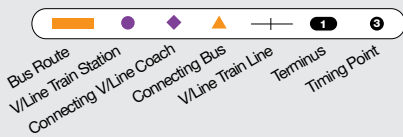

Description of route

Weekdays

From the Koroit Street City Stand (south side), Kepler Street, Raglan Parade, Darling Street, Skene Street, Eddington Street, Derby Street, McGregors Road, Wanstead Street (west end), Glenrowe Avenue, Raglan Parade, Gateway Plaza, Raglan Parade, Glenrowe Avenue, then turn right into Wanstead Street, McGregors Road, Grafton Road, Cramer Street, Banyan Street, Lava Street, Kepler Street, Koroit Street City Stand

Friday night/weekend (combined Gateway Plaza/Deakin)

From the Koroit Street City Stand (south side), Kepler Street, Raglan Parade, Darling Street, Skene Street, Eddington Street, Derby Street, McGregors Road, Wanstead Street (West End) Glenrowe Avenue, Raglan Parade, Gateway Plaza, Raglan Parade, Deakin University, Raglan Parade, Glenrowe Avenue, then turn right into Wanstead Street, McGregors Road, Grafton Road, Cramer Street, Banyan Street, Lava Street, Kepler Street, Koroit Street City Stand

Time points

1. City (Koroit St South Side)
2. Eddington St & Derby St
3. Wanstead St & Glenrowe Av
4. Gateway Plaza Shopping Centre
5. Wanstead St & McGregors Rd
6. Grafton Rd & Cramer St