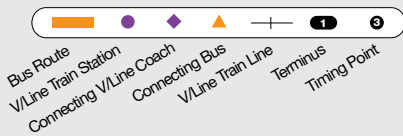

Description of route

From the Koroit Street City Stand (north side), Murray Street, Kerr St, Hyland Street, Raglan Parade, Hopetoun Road, Daltons Road, Kagoola Avenue, Mannerim Avenue, Membery Way, Daltons Road, Bromfield Street, Donovans Road, Mortlake Road, Wollaston Road, Ponting Drive, Johnstone Road, Wollaston Road, Mortlake Road, Balmoral Road, Whites Road, Mortlake Road, North Point Shopping Centre, Breton Street, Garden Street, Whites Road, Wares Road, Taits Road, Pencoed Road, Brierly Street, Moore Street, McKiernan Road, Wanstead Street, Glenrowe Avenue, Raglan Parade, Gateway Plaza (terminates and becomes 'Flagstaff Hill' for City return)

Time points

1. City (Koroit St North Side)
2. Base Hospital (Koroit St)
3. Kerr St & Hyland St
4. Hopetoun Rd & Crawley St
5. Membery Way
6. Daltons Rd & Bromfield St
7. Donovans Rd & Mortlake Rd
8. Ponting Drive
9. Balmoral Rd & Whites Rd
10. North Point Shopping Centre
11. Breton St & Garden St
12. Wares Road
13. McKiernan Rd & Wanstead St
14. Gateway Plaza